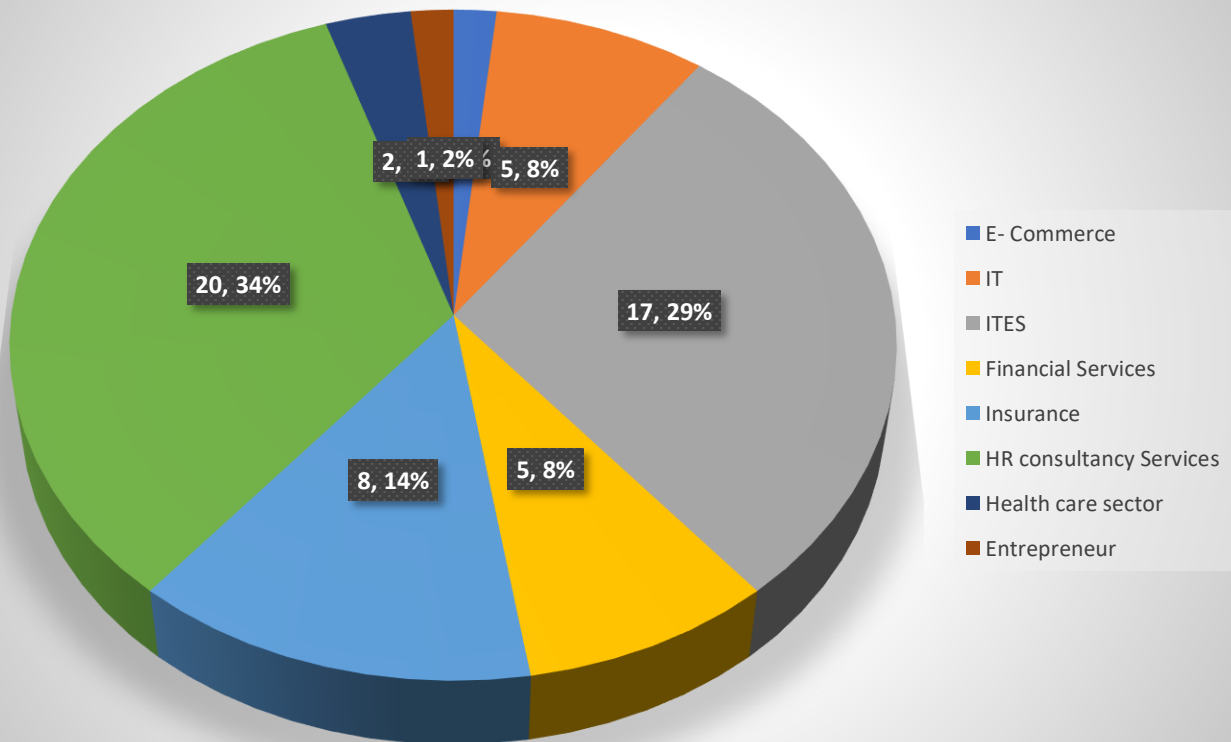

PLACEMENT DETAILS OF BATCH

(2019-21)

Sl. No	Industry	No. of Students Joined	Percentage 100%
1	E- Commerce	1	2
2	IT	5	9
3	ITES	17	29
4	Financial Services	5	9
5	Insurance	8	14
6	HR consultancy Services	20	34
7	Health care sector	2	3
8	Entrepreneur	1	2
	Total	59	100

No. of Students Joined

Placement Details (2019-21 batch)

Sl. No	Name of the Company	No. of Students Placed
1	Genpact	17
2	Accenture	2
3	TCS	2
4	Amazon	4
5	Deloitte	2
6	Cognizant	4
7	Wipro	4
8	Wellsfargo	5
9	HR Consultancy Services	7
10	Optum global solutions pvt ltd	3
11	Sharemicrofin pvt ltd	2
12	Lsa recruit Pvt ltd	1
13	DEFTeam solutions pvt ltd	1
14	ADP	1
15	Scintillate Business Solutions	1
16	CONNEQT Business Solutions	1
17	Leaap international pvt ltd	1
18	Soctronics	1
	Total	59